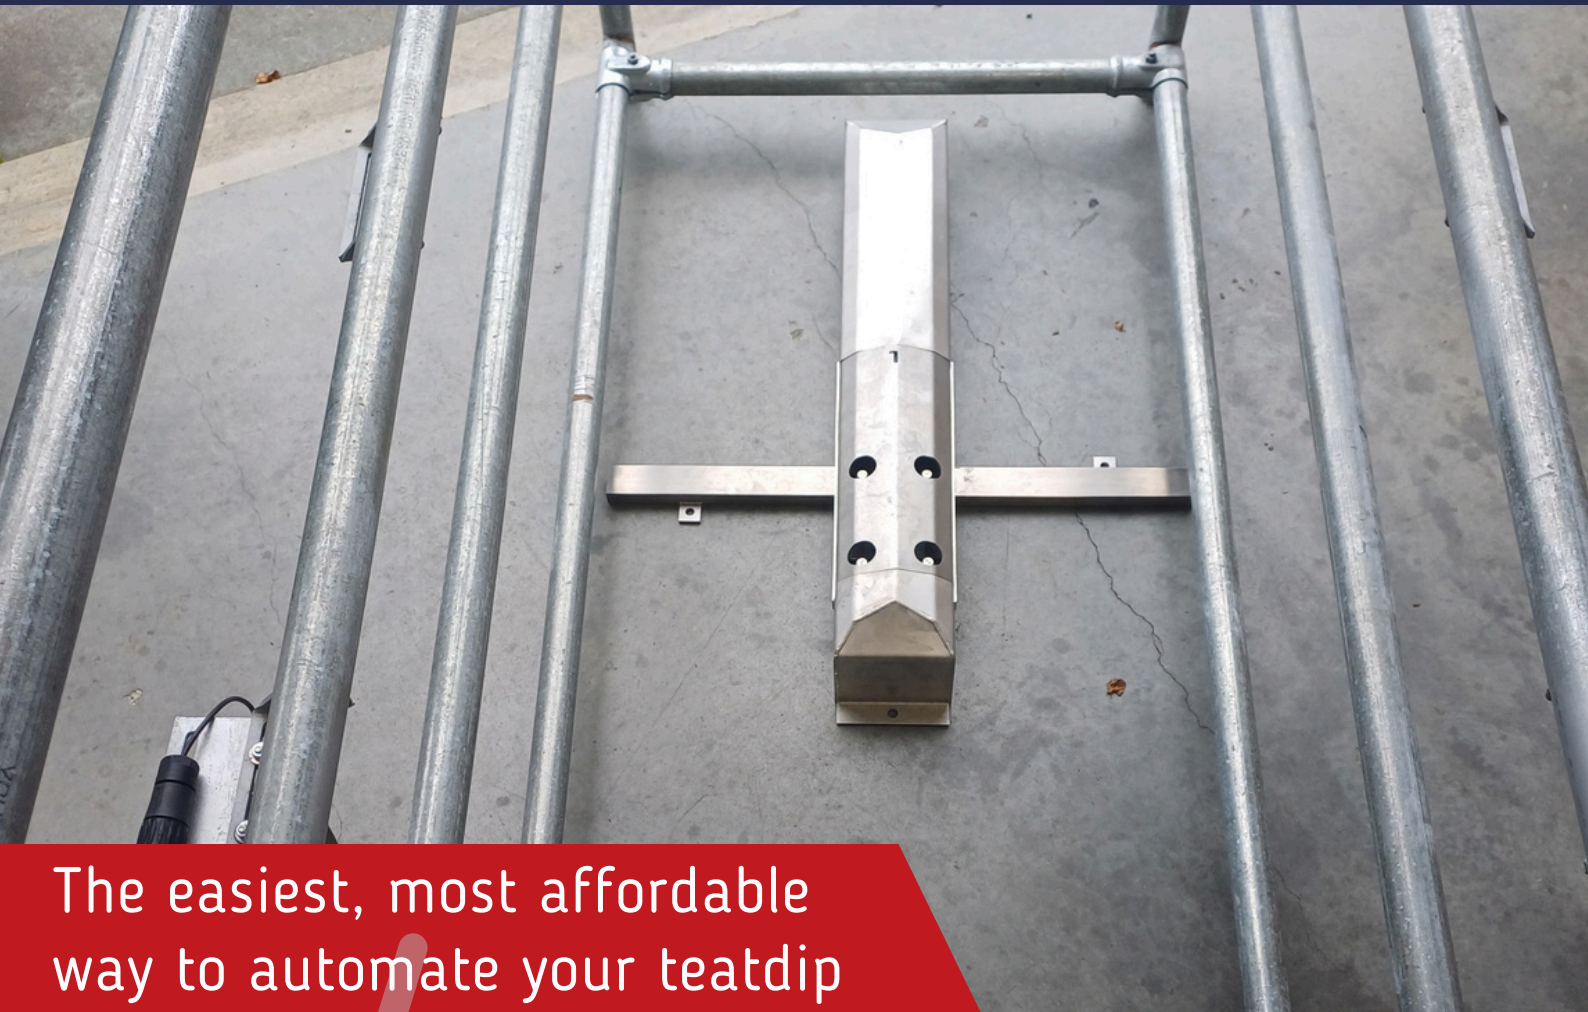

# **AWO: Automatic Walk-Over**

THE AFFORDABLE INTRODUCTION TO AUTOMATIC TEATDIP SPRAYING

*Easy self-  
install, low  
maintenance  
buy out of  
the box*

**Entry Level  
Model**

The easiest, most affordable way to automate your teat dip spraying.

Self-Install and Ready to Go

Wetit's AWO Auto Walk Over is our entry level teat dip sprayer.

Affordable and easy to install, you can see what a difference automation makes with minimal disruption to your milk process - and your wallet!

## What's in the box?

Spray arm, control box, 2x30m (98') cable, 1 x 30m (98') teatdip spray hose.